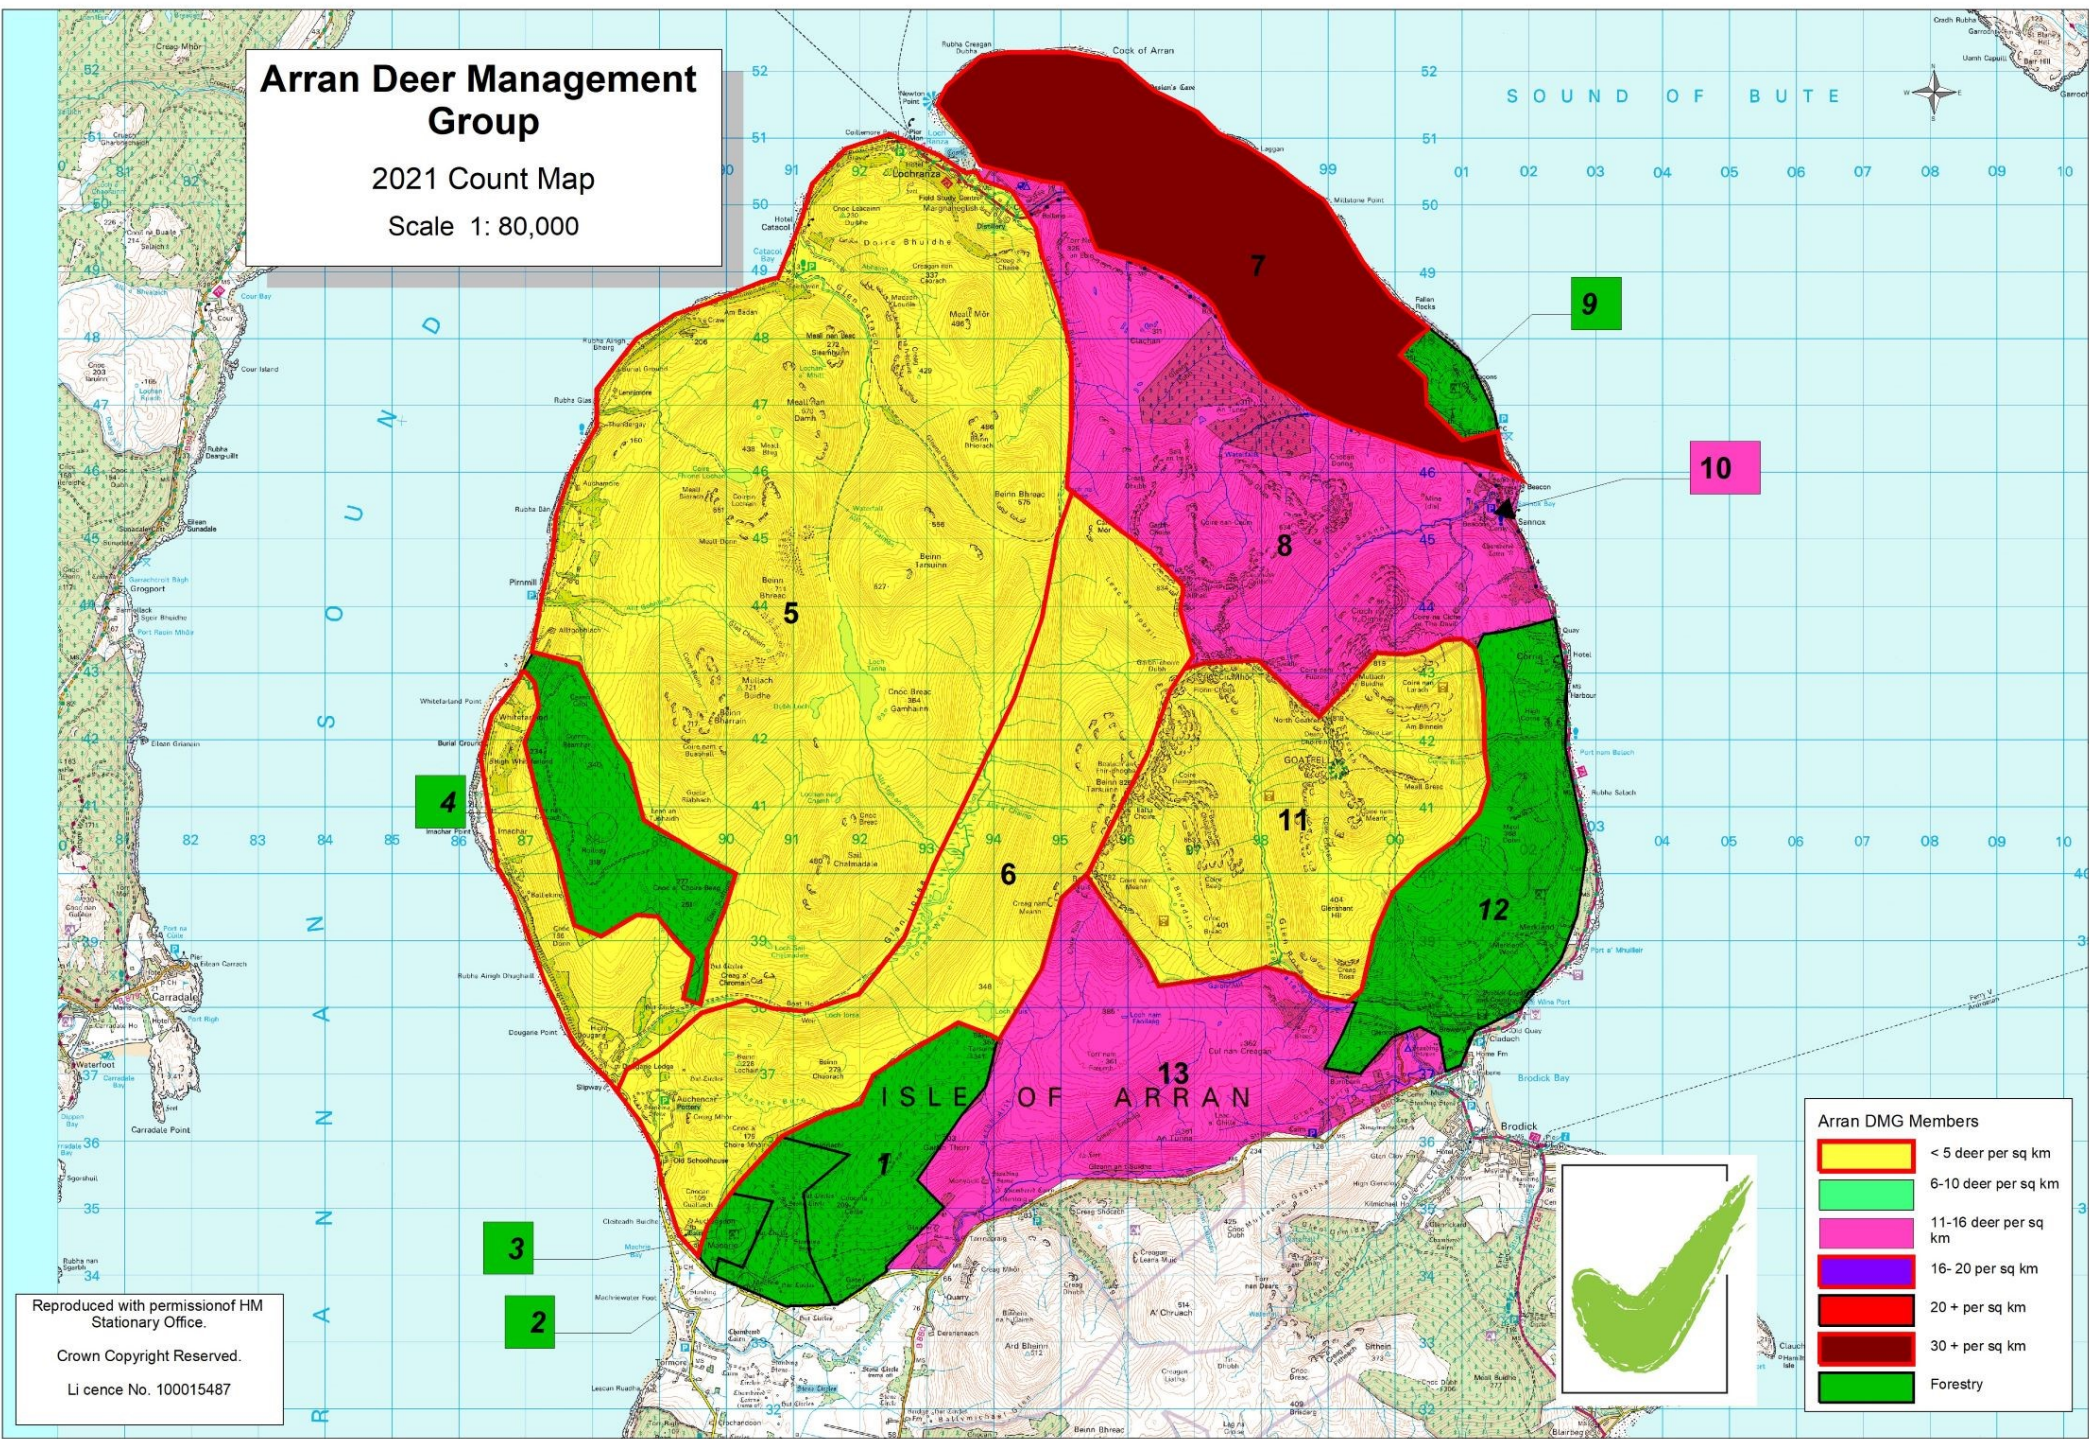

Arran Deer Management Group

2021 Count Map

Scale 1: 80,000

Arran DMG Members

	< 5 deer per sq km
	6-10 deer per sq km
	11-16 deer per sq km
	16- 20 per sq km
	20 + per sq km
	30 + per sq km
	Forestry

Reproduced with permission of HM Stationary Office.
 Crown Copyright Reserved.
 Licence No. 100015487