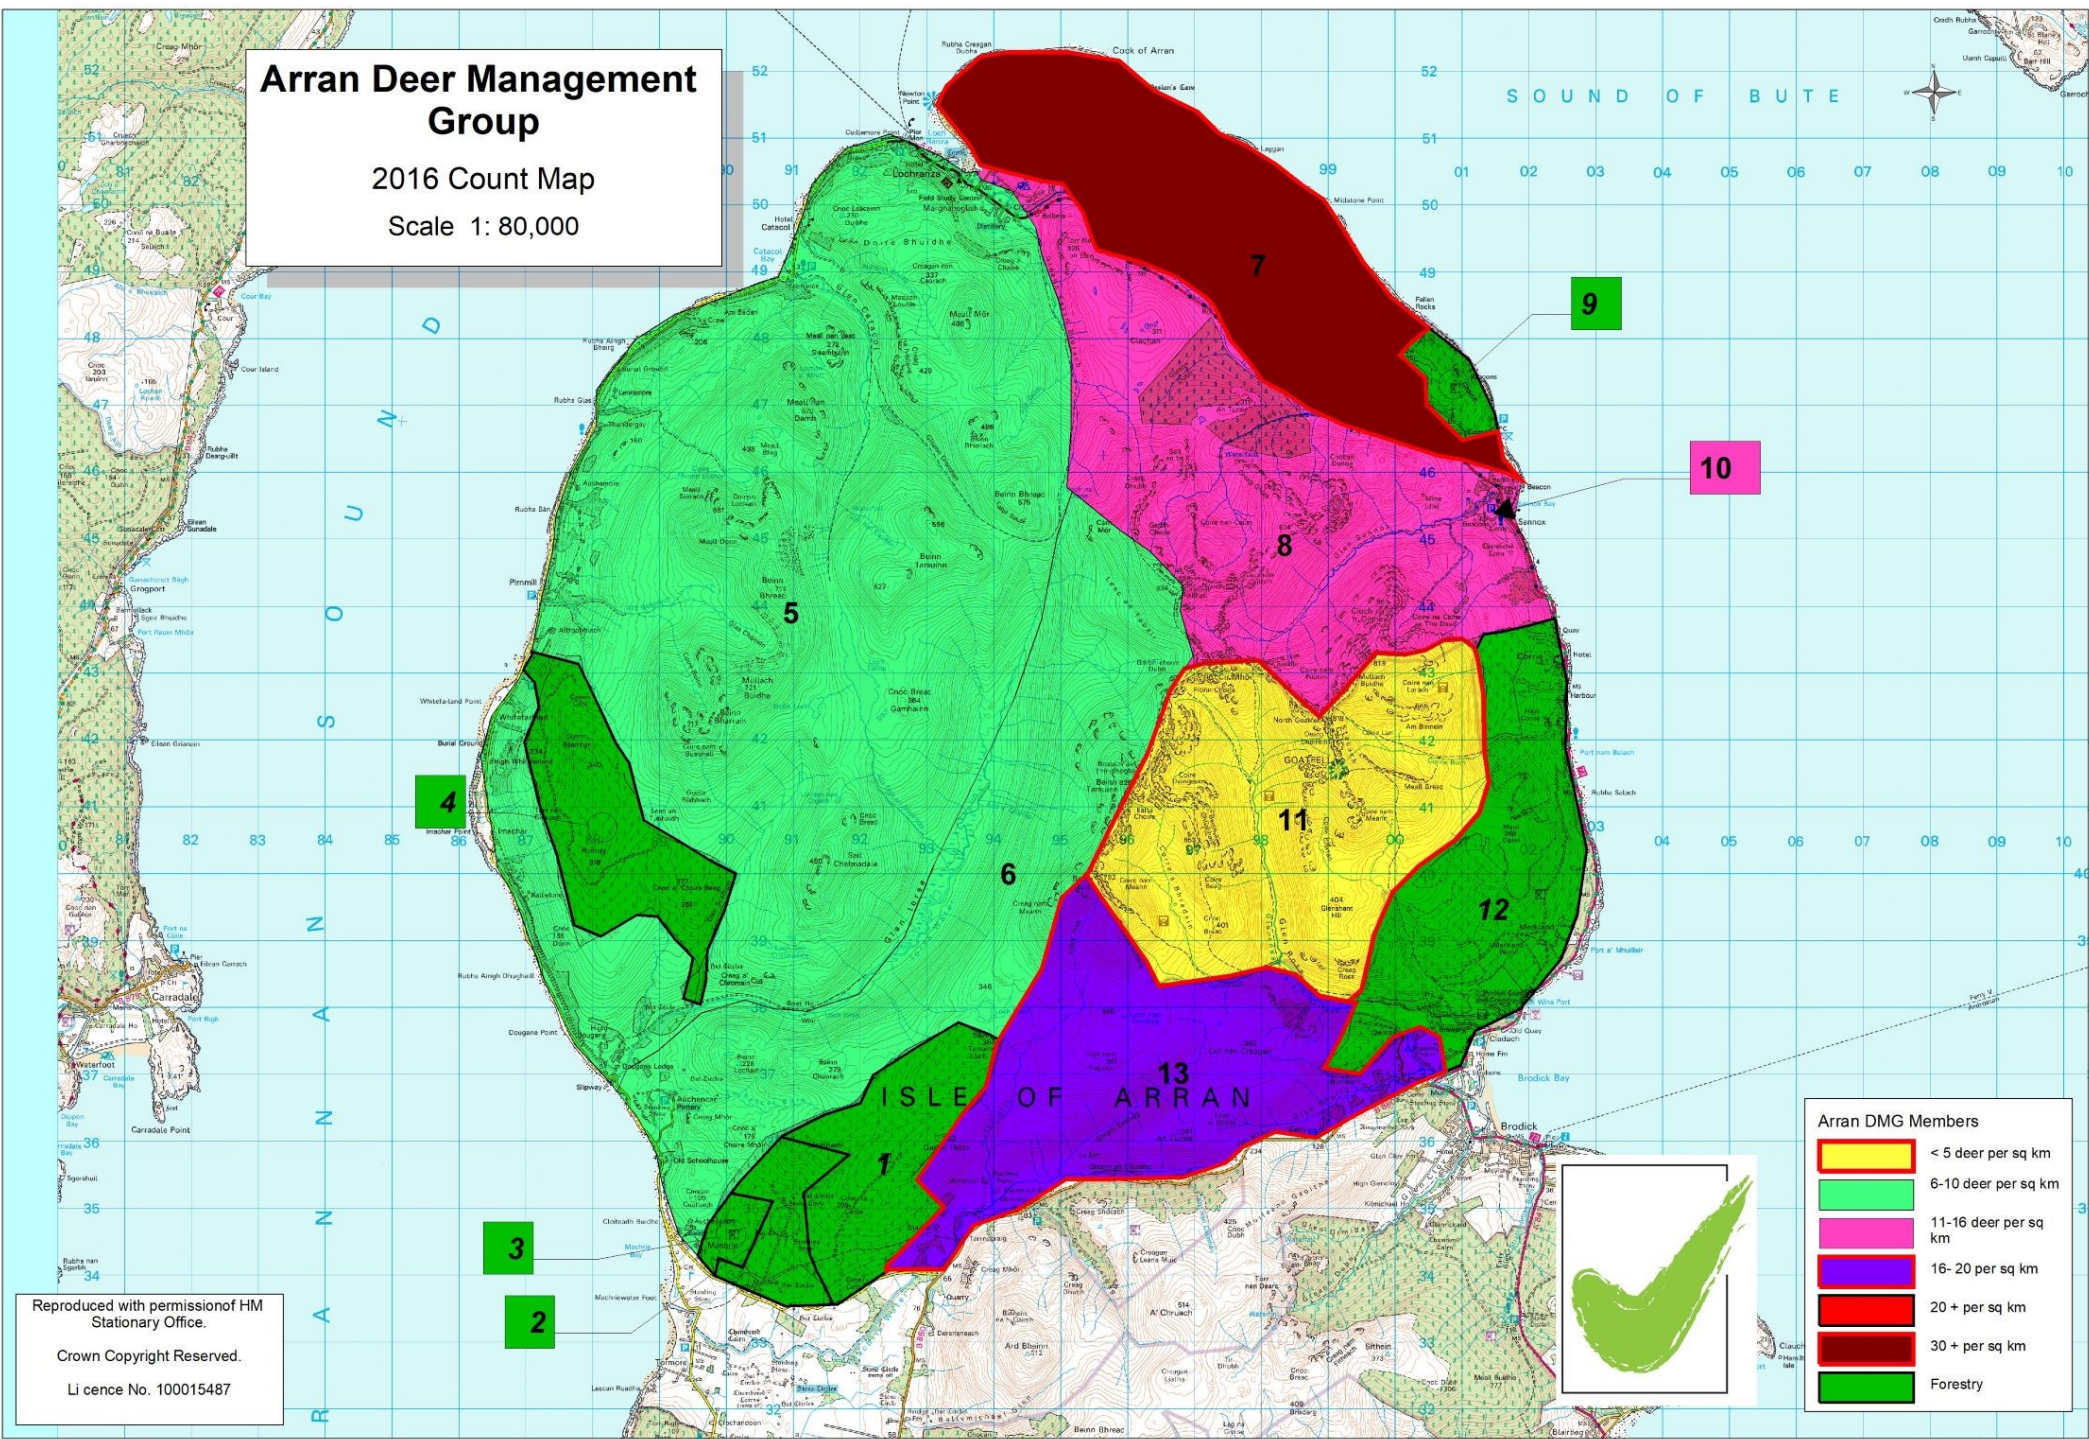

Arran Deer Management Group

2016 Count Map

Scale 1: 80,000

Arran DMG Members

	< 5 deer per sq km
	6-10 deer per sq km
	11-16 deer per sq km
	16-20 per sq km
	20+ per sq km
	30+ per sq km
	Forestry

Reproduced with permission of HM Stationary Office.
 Crown Copyright Reserved.
 Licence No. 100015487